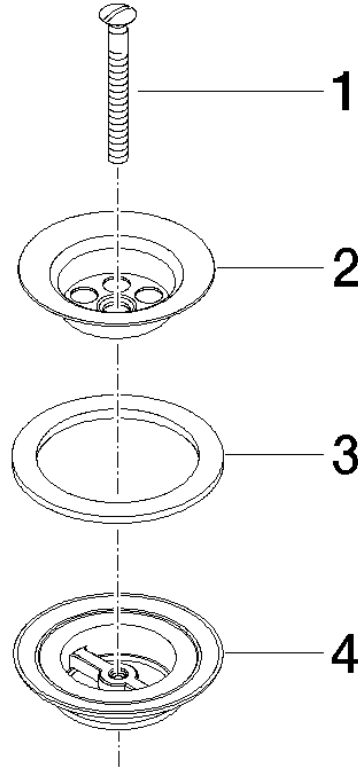

10 100 970

Fits: IMO, LULU, MADISON, MEM, TARA,
CL.1, LISSÉ, VAIA, META, CYO

	Platinum	10 100 970-08
	Chrome	10 100 970-00
	Brushed Platinum	10 100 970-06
	Durabress (23kt Gold)	10 100 970-09
	Dark Chrome	10 100 970-19
	Light Gold	10 100 970-26
	Brushed Light Gold	10 100 970-27
	Brushed Durabress (23kt Gold)	10 100 970-28
	Brushed Bronze	10 100 970-42
	Brushed Champagne (22kt Gold)	10 100 970-46
	Champagne (22kt Gold)	10 100 970-47
	Brushed Chrome	10 100 970-93
	Brushed Dark Platinum	10 100 970-99

Grated waste 1 1/4" - Platinum

IMO

10 100 970

10 100 970

10 100 970

Parts for other finishes can be found here: [Chrome](#)

Spare parts list

No.	Item Number	Name	Quantity used	Delivery time
1	09 30 30 115-08	screw	1	60
2	09 11 01 005-08	strainer	1	60
3	09 14 03 005 90	seal	1	60
4	09 11 01 007-07	pop-up waste	1	60